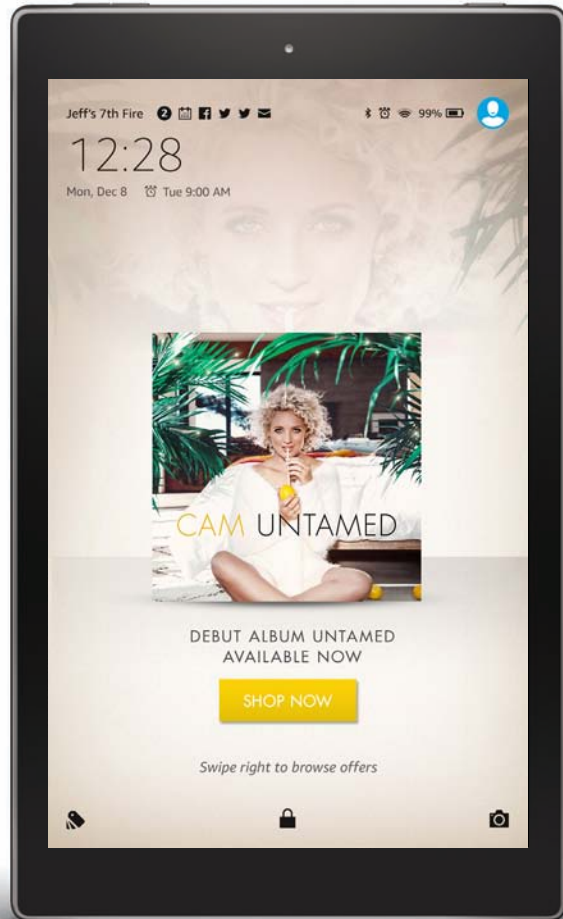

WS2

WS1

WS2

SONY MUSIC GROUP

Kindle Fire Wake Screen - Gen 7 & 8

WS1

WS2

WS1